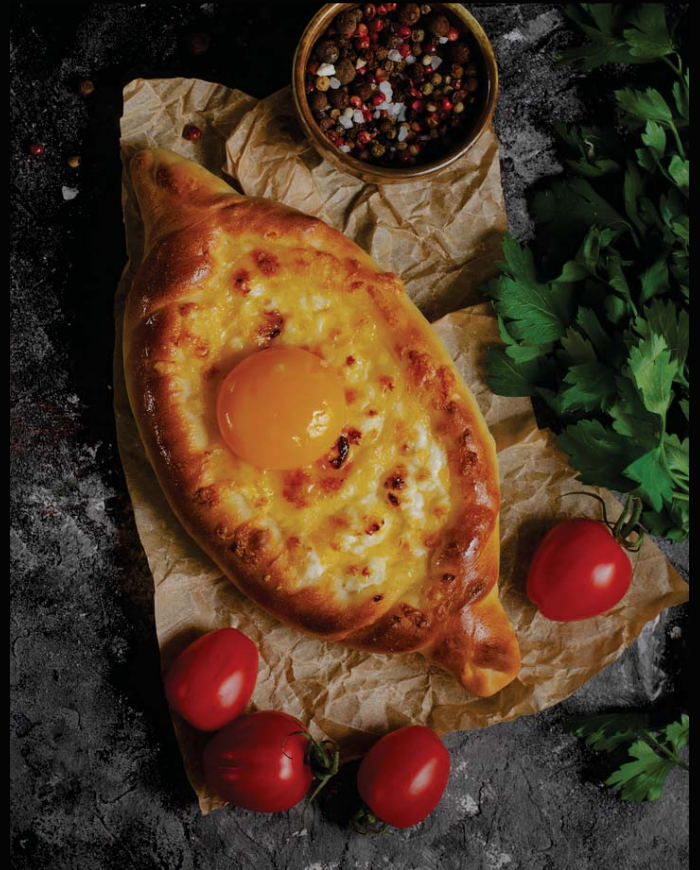

- 1 GUEST: 43 GEL
(WINE ADD-ON: 12 GEL)
- 10 GUESTS: 400 GEL
(WINE ADD-ON: 120 GEL)

BOOK YOUR SPOT TODAY AND CREATE DELICIOUS MEMORIES THIS DECEMBER

EXCLUSIVE **DECEMBER** OFFER FOR THE MEMBERS:

10% OFF

THE MAIN À LA CARTE MENU DISHES AT MUSE RESTAURANT